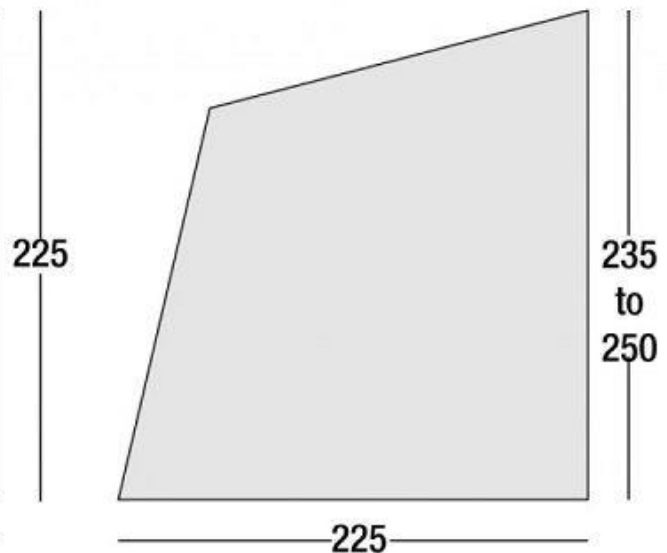

CARAVAN

Floor Plan

Side Elevation

SUNNCAMP SWIFT 220 AIR PORCH AWNING 2018

- Pitching time: 6 mins
- Sunncamp 150D Polyester 5000HH fabric
- Inflatable Poles for quick and ease
- Lightweight and compact
- Zips : Heavy duty SunnCAMP zips with zip covers
- Ideal for touring or shorter caravan trips